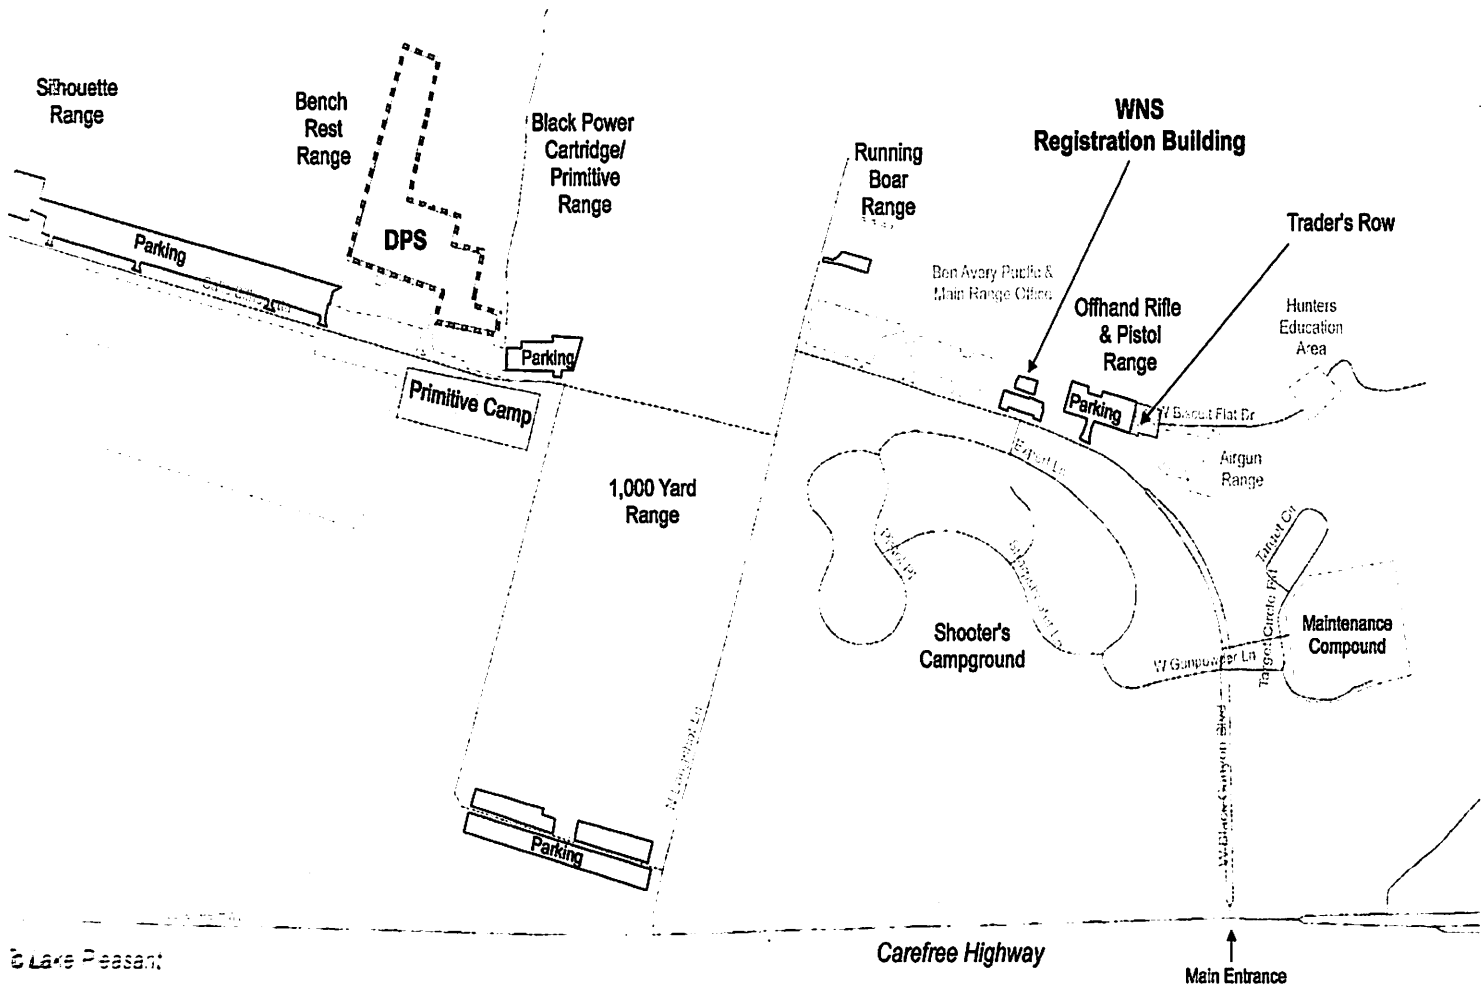

Ben Avery Shooting Range

4044 W. Black Canyon Blvd

Phoenix, AZ 85086

© Lake Pleasant

Carefree Highway

Main Entrance

WESTERN NATIONAL SHOOT 2018

National Muzzle Loading
Rifle Association's